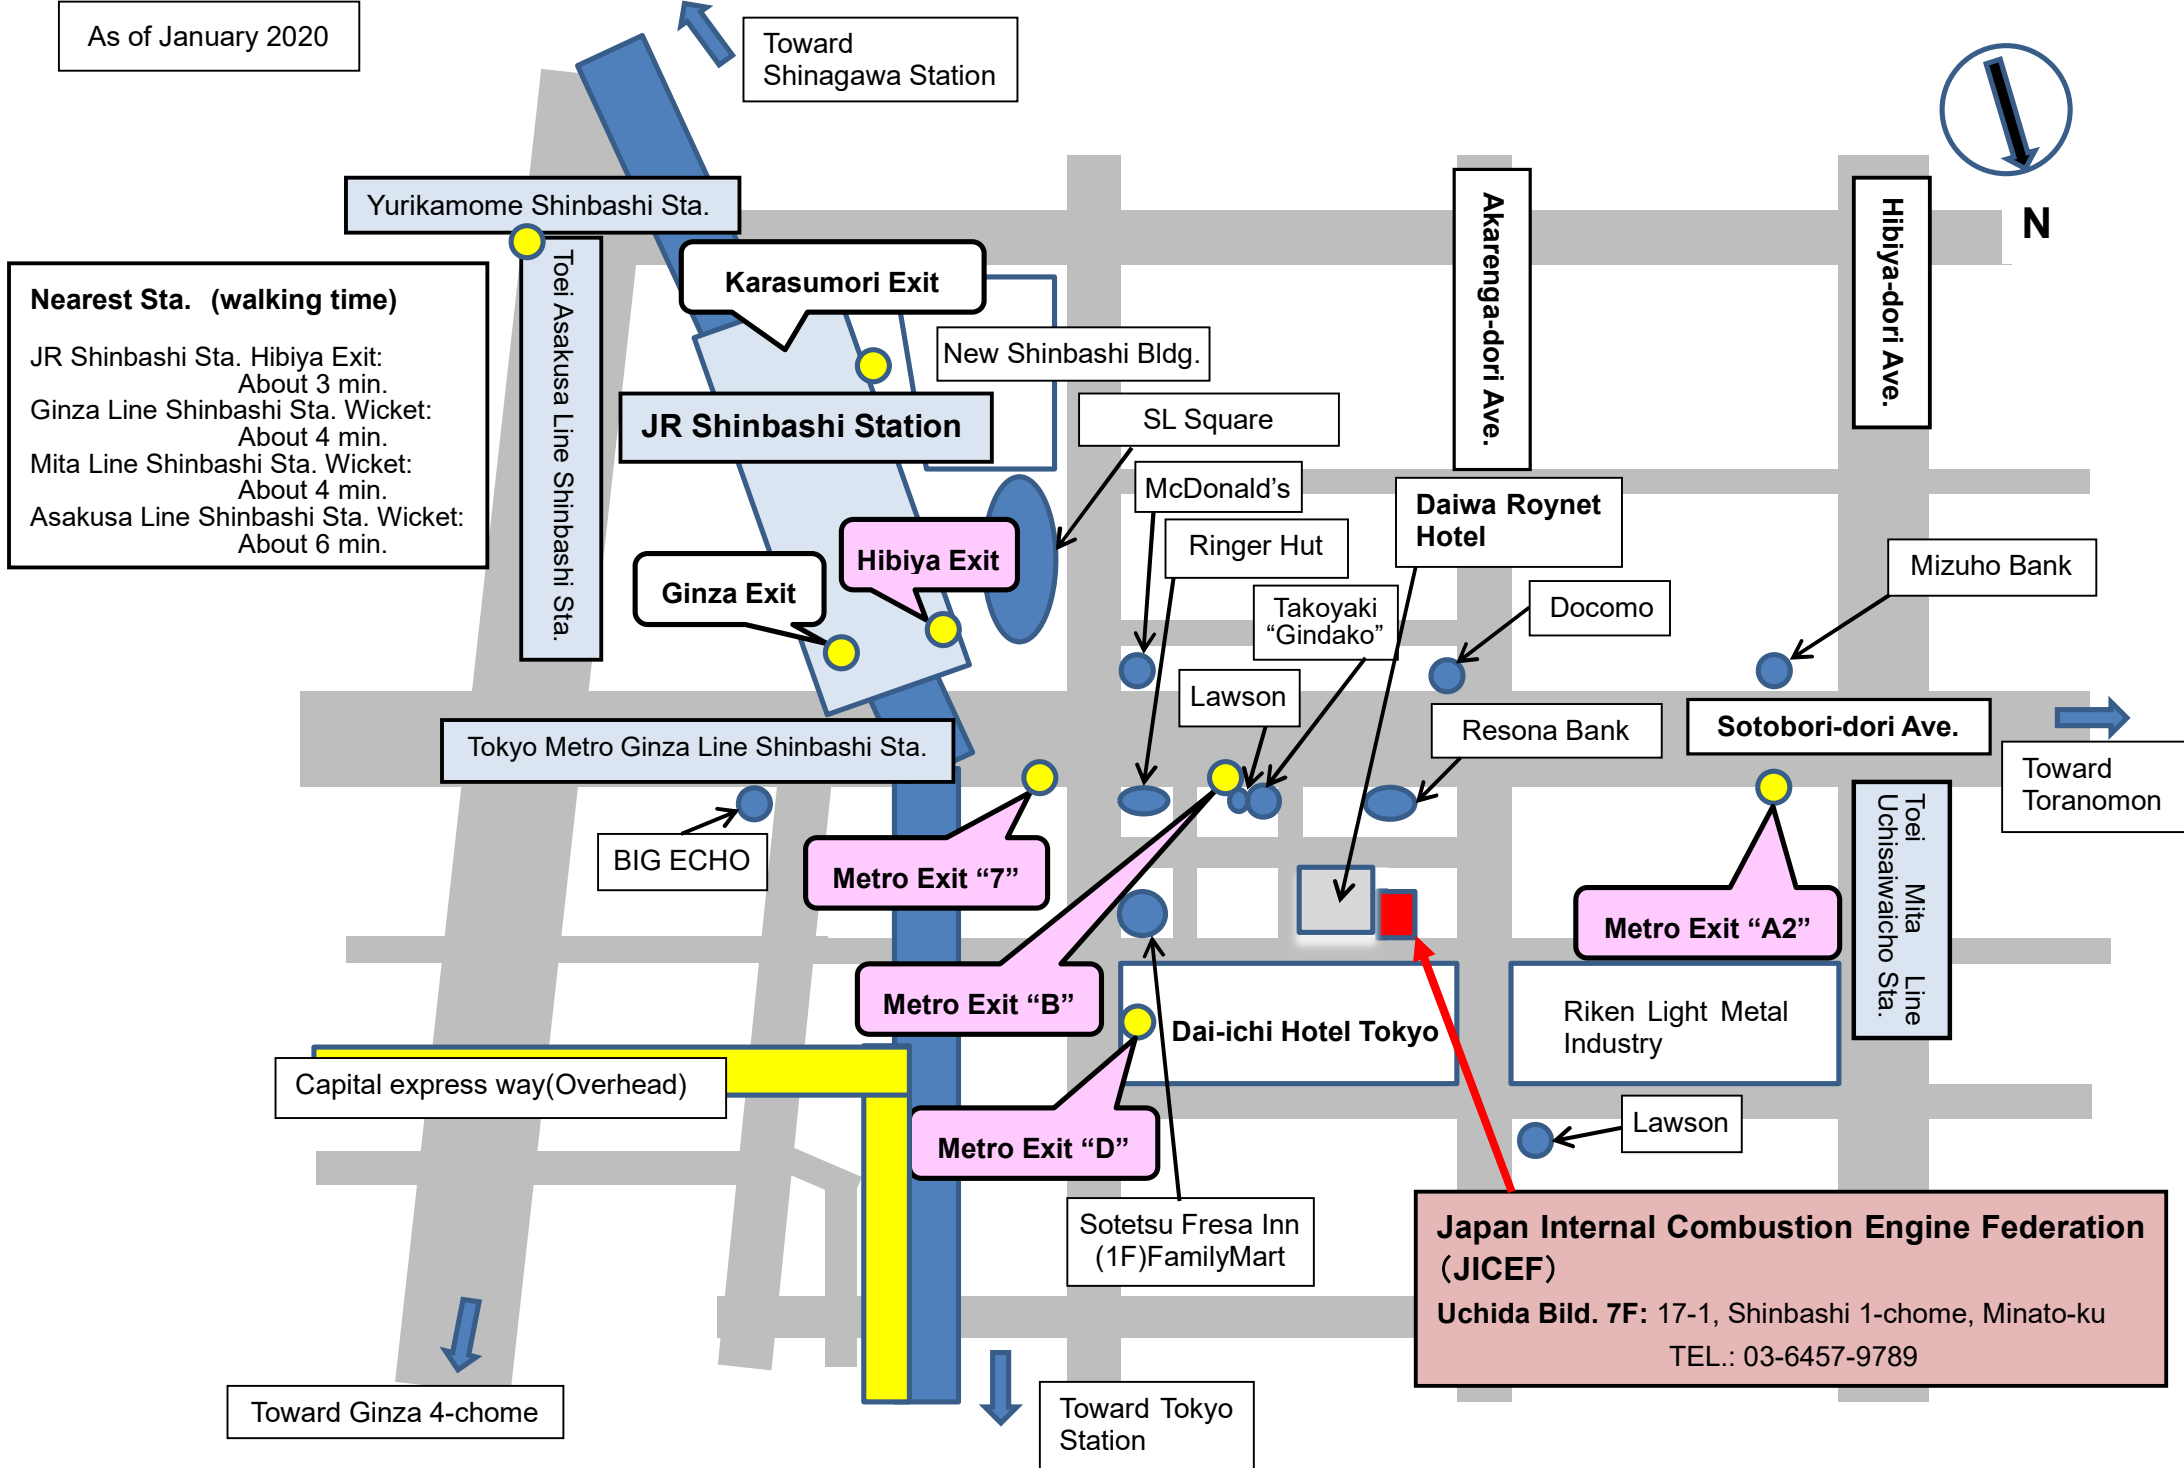

As of January 2020

**Nearest Sta. (walking time)**  
JR Shinbashi Sta. Hibiya Exit:  
About 3 min.  
Ginza Line Shinbashi Sta. Wicket:  
About 4 min.  
Mita Line Shinbashi Sta. Wicket:  
About 4 min.  
Asakusa Line Shinbashi Sta. Wicket:  
About 6 min.

**Japan Internal Combustion Engine Federation (JICEF)**  
Uchida Bld. 7F: 17-1, Shinbashi 1-chome, Minato-ku  
TEL.: 03-6457-9789